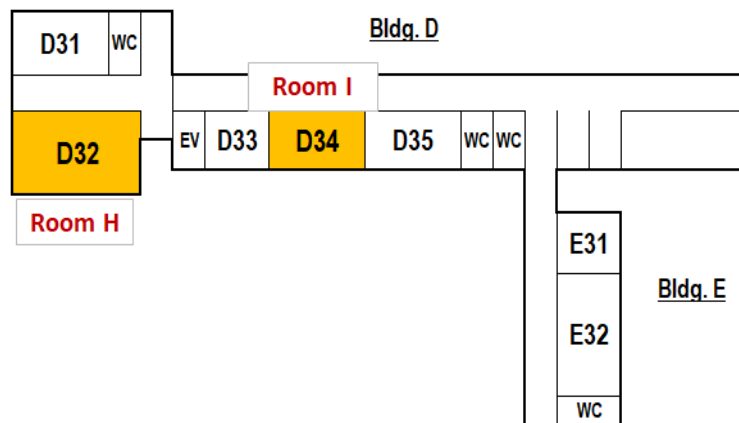

<http://www.orh.co.jp/en/>

- Young Researchers Committee for Biotechnology/Evening session (Sept. 17)
Peach Union, Tsushima Campus, Okayama University

Buildings for General Education (A · B · C)

[1F]

[2F]

[3F]

[4F]

[▶ Page Top](#)

Buildings for General Education (D · E)

[1 F]

[2F]

[3F]

[▶ Page Top](#)