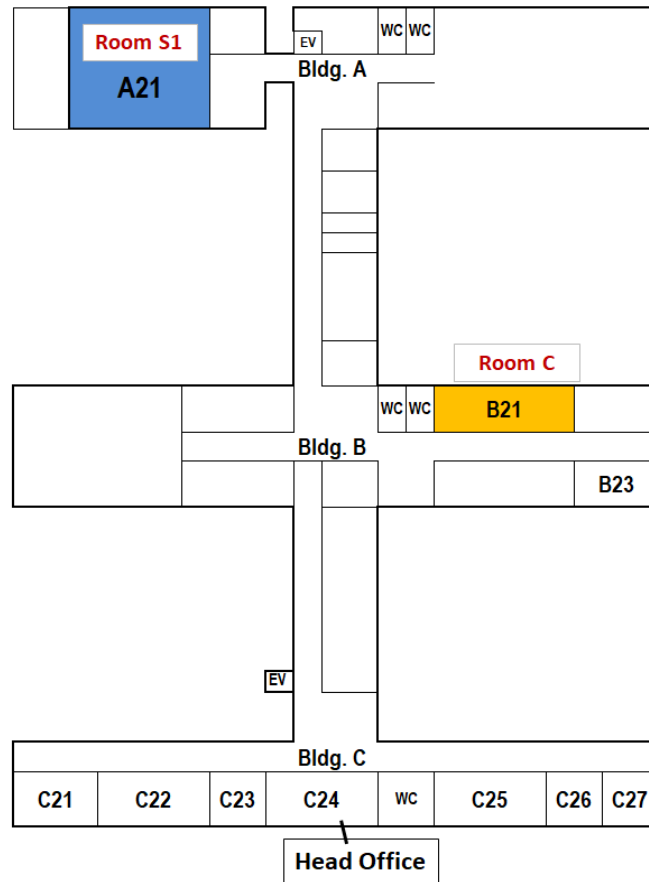

<http://www.orh.co.jp/en/>

- Young Researchers Committee for Biotechnology/Evening session (Sept. 17)
Peach Union, Tsushima Campus, Okayama University

Buildings for General Education (A · B · C)

[1F]

[2F]

[3F]

[4F]

[▶ Page Top](#)

Buildings for General Education (D · E)

[1 F]

[2F]

[3F]

[▶ Page Top](#)