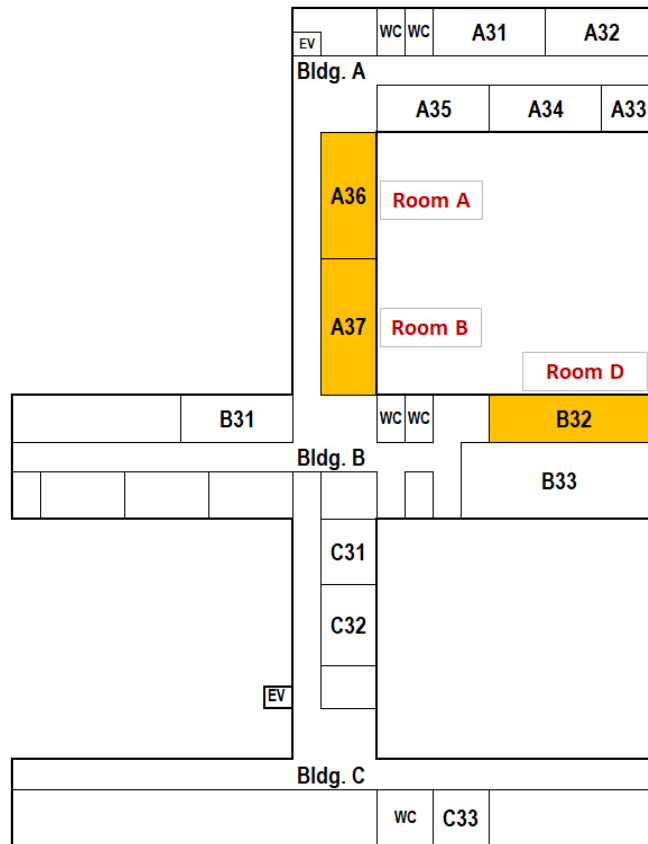

<http://www.orh.co.jp/en/>

- Young Researchers Committee for Biotechnology/Evening session (Sept. 17)
Peach Union, Tsushima Campus, Okayama University

Buildings for General Education (A · B · C)

[1F]

[2F]

[3F]

[4F]

[▶ Page Top](#)

Buildings for General Education (D · E)

[1 F]

[2F]

[3F]

[▶ Page Top](#)