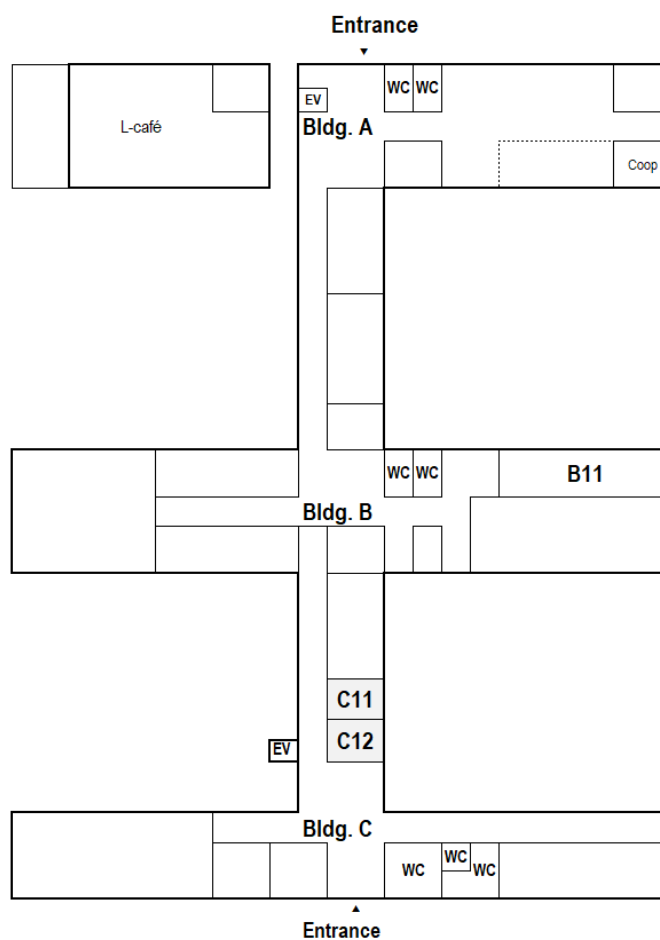

<http://www.orh.co.jp/en/>

- Young Researchers Committee for Biotechnology/Evening session (Sept. 17)
Peach Union, Tsushima Campus, Okayama University

Buildings for General Education (A · B · C)

[1F]

[2F]