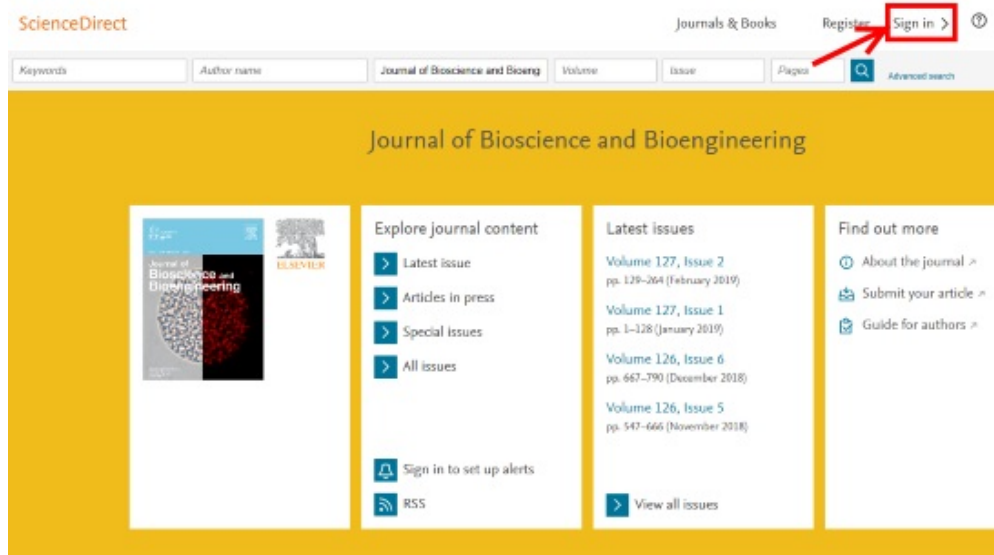

How to reset your password

If you already have an account in ScienceDirect but have forgotten the existing ScienceDirect user-profile, go to the Journal Home Page (<http://www.sciencedirect.com/science/journal/13891723>) and click "Sign in".